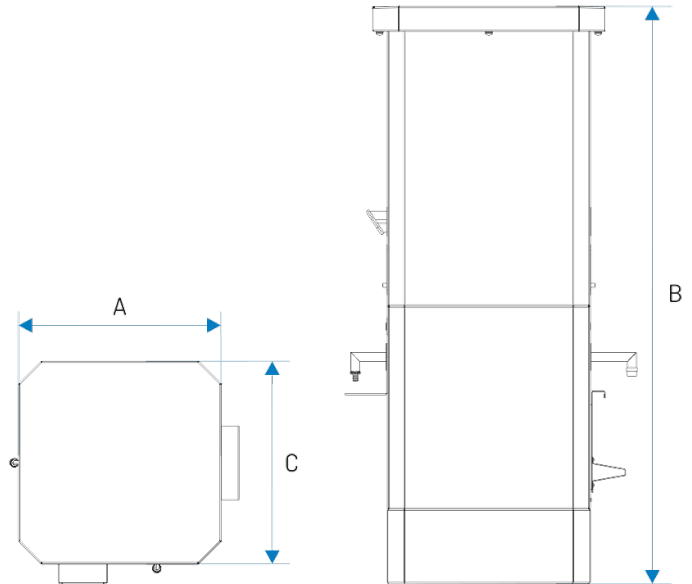

TECHNICAL DATA

overall dims [mm]

Width A	600
Height B	1700
Depth C	600

ELECTRICAL PARAMETERS

voltage	230 V 50 Hz
nominal power [W]	450
warranty	24 months
manufacturer	POL-EKO®

**EuroDrop - service point not only for Camper Vans**