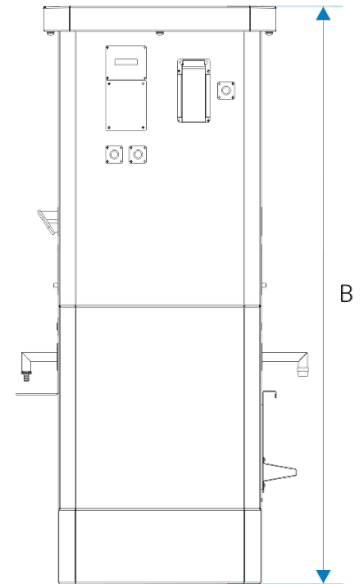

TECHNICAL DATA

overall dims [mm]

Width A	600
Height B	1700
Depth C	600

ELECTRICAL PARAMETERS

voltage	230 V 50 Hz
nominal power [W]	450
warranty	24 months
manufacturer	POL-EKO®

**EuroDrop - service point not only for Camper Vans**