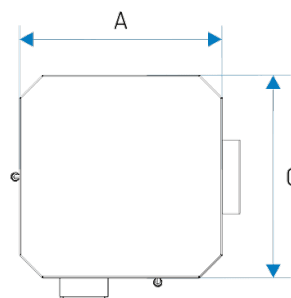

TECHNICAL DATA

overall dims [mm]

Width A	600
Height B	1700
Depth C	600

ELECTRICAL PARAMETERS

voltage	230 V 50 Hz
nominal power [W]	450
warranty	24 months
manufacturer	POL-EKO®

**EuroDrop - service point not only for Camper Vans**