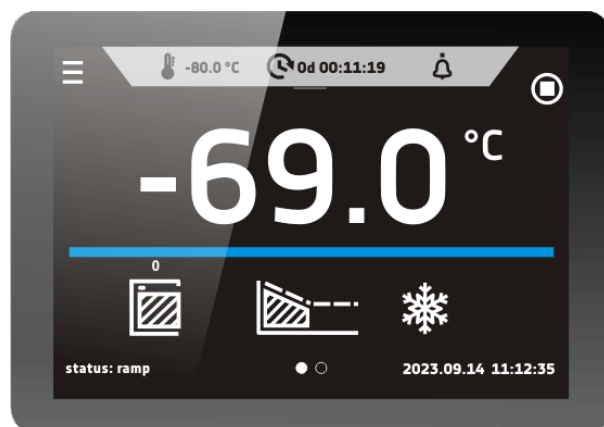

Advantages of the SMART controller:

- 4,3", clear, full colour touch screen
- LAN, USB ports for data transfer
- multi-segment time and temperature programs
- visual and sound alarm
- internal memory for programs and data storage
- event registry
- user manual for direct download
- Quick change of program parameters
- Alarm Bar
- operating with gloves on