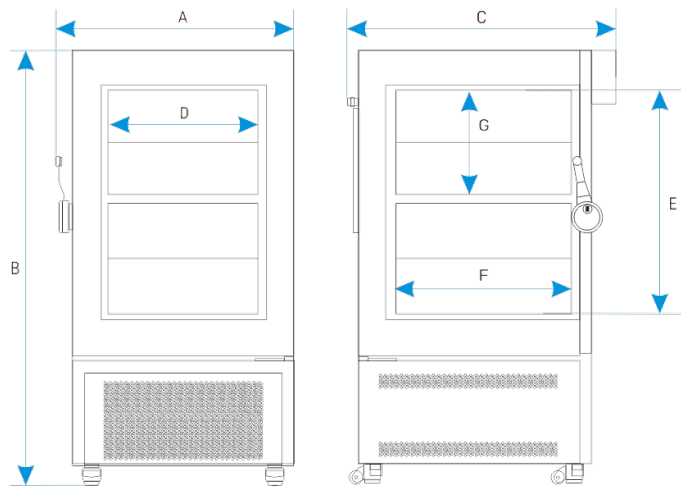

CHAMBER

door type	solid
interior	
C Smart	stainless steel to DIN 1.4016
P Smart	acid-proof stainless steel to DIN 1.4301
housing	
C Smart	powder coated sheet
P Smart	powder coated sheet

overall dims [mm] /l/

width A	880
height B	1390
depth C	960

internal dims [mm]

width D	620
height E	770
depth F	580
depth G	
height G	360

shelves (standard max)	2/2
max shelf workload [kg] /2/	10
number of internal chambers	2
max unit workload [kg]	65
weight [kg]	200